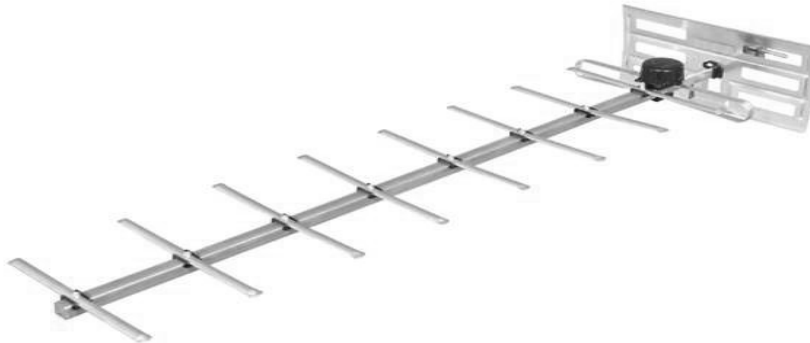

If you are in line of sight of a powerful transmitter, say Emley Moor at 500,000 watts then you may be able to get away with a pretty basic Aerial like the one below.

This is a contract ten element aerial, which is quite adequate if you can say see Emley on the horizon, as we can.

This aerial imposes very little strain on a chimney and doesn't need huge brackets to mount it. But it certainly doesn't reject stray signals from traffic, especially the pesky noisy little motorcycles.

The log periodic now reigns as the superior a TV aerial for digital reception,amazingly some people don't like it because its looks contradict the usual idea of A tv aerial.

For one up man ship the ultimate is the stealth aerial consisting of two log periodic s phased together giving formidable signal gathering and noise rejection.